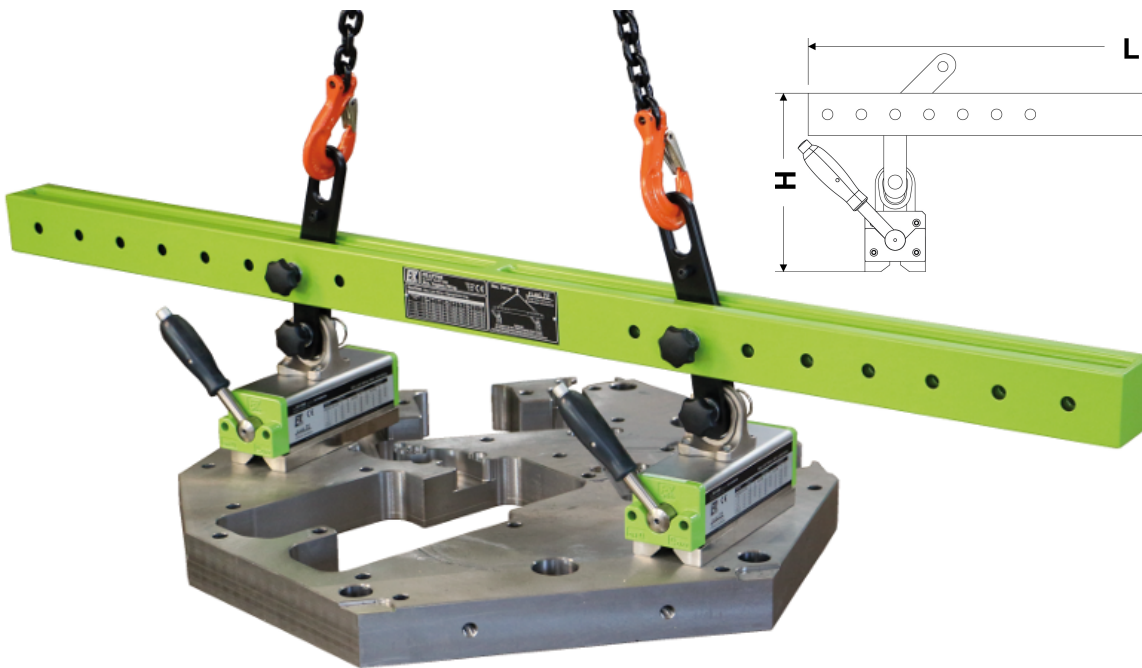

SERIES FX LT Lifting Magnet Truss

Permanent magnetic lifters

- ✓ Lifting magnets can be easily dismantled
- ✓ 2 lifting magnets, chains, hooks and eyelets included
- ✓ Same truss can be adapted to the needs through pins
- ✓ Special dimensions available on request

MODEL	Incl 2x FX	MAX LOAD CAPACITY		MAX Workpiece dim (mm)	DIMENSIONS (mm)		WEIGHT kg
		(kg)	from (mm)		L	B	
FX LT 600	FX P330	600	10	4000x1500	1600	270	44
FX LT 700	FX V400	700	15	5000x1500	1600	270	44
FX LT 1000	FX 600	1000	20	5000x1500	1600	291	58
FX LT 1400	FX V800	1400	20	5000x2000	1600	360	86
FX LT 3200	FX 2000	3200	50	5000x2500	2000	480	305
FX LT 4800	FX 3000	4800	50	5000x2500	2000	600	410

Safety Factor 3.5 Test Method EN 13155 max. Operation temperature 80°C