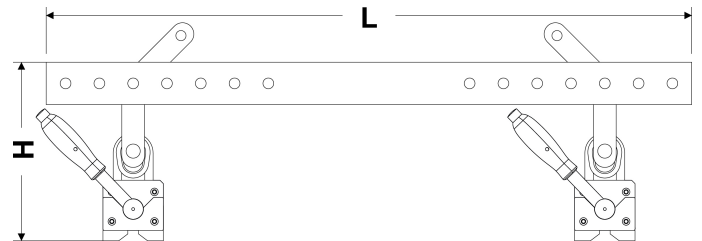

SERIES FX LT Lifting Magnet Truss

Permanent magnetic lifters

- ✓ Lifting magnets can be easily dismantled
- ✓ 2 lifting magnets, chains, hooks and eyelets included
- ✓ Same truss can be adapted to the needs through pins
- ✓ Special dimensions available on request

MODEL	Incl 2x FX	MAX LOAD CAPACITY		MAX Workpiece dim (mm)	DIMENSIONS (mm)		WEIGHT kg
		(kg)	from (mm)		L	B	
FX LT 600	FX P330	600	10	4000x1500	1600	270	44
FX LT 700	FX V400	700	15	5000x1500	1600	270	44
FX LT 1000	FX 600	1000	20	5000x1500	1600	291	58
FX LT 1400	FX V800	1400	20	5000x2000	1600	360	86
FX LT 3200	FX 2000	3200	50	5000x2500	2000	480	305
FX LT 4800	FX 3000	4800	50	5000x2500	2000	600	410