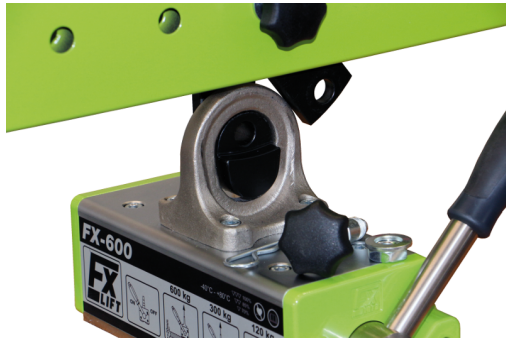

SERIES FX LT Lifting Magnet Truss

Permanent magnetic lifters

- ✓ Lifting magnets can be easily dismantled
- ✓ 2 lifting magnets, chains, hooks and eyelets included
- ✓ Same truss can be adapted to the needs through pins
- ✓ Special dimensions available on request

MODEL	Incl 2x FX	MAX LOAD CAPACITY		MAX Workpiece dim (mm)	DIMENSIONS (mm)		WEIGHT kg
		(kg)	from (mm)		L	B	
FX LT 600	FX P330	600	10	4000x1500	1600	270	44
FX LT 700	FX V400	700	15	5000x1500	1600	270	44
FX LT 1000	FX 600	1000	20	5000x1500	1600	291	58
FX LT 1400	FX V800	1400	20	5000x2000	1600	360	86
FX LT 3200	FX 2000	3200	50	5000x2500	2000	480	305
FX LT 4800	FX 3000	4800	50	5000x2500	2000	600	410

Safety Factor 3.5 Test Method EN 13155 max. Operation temperature 80°C